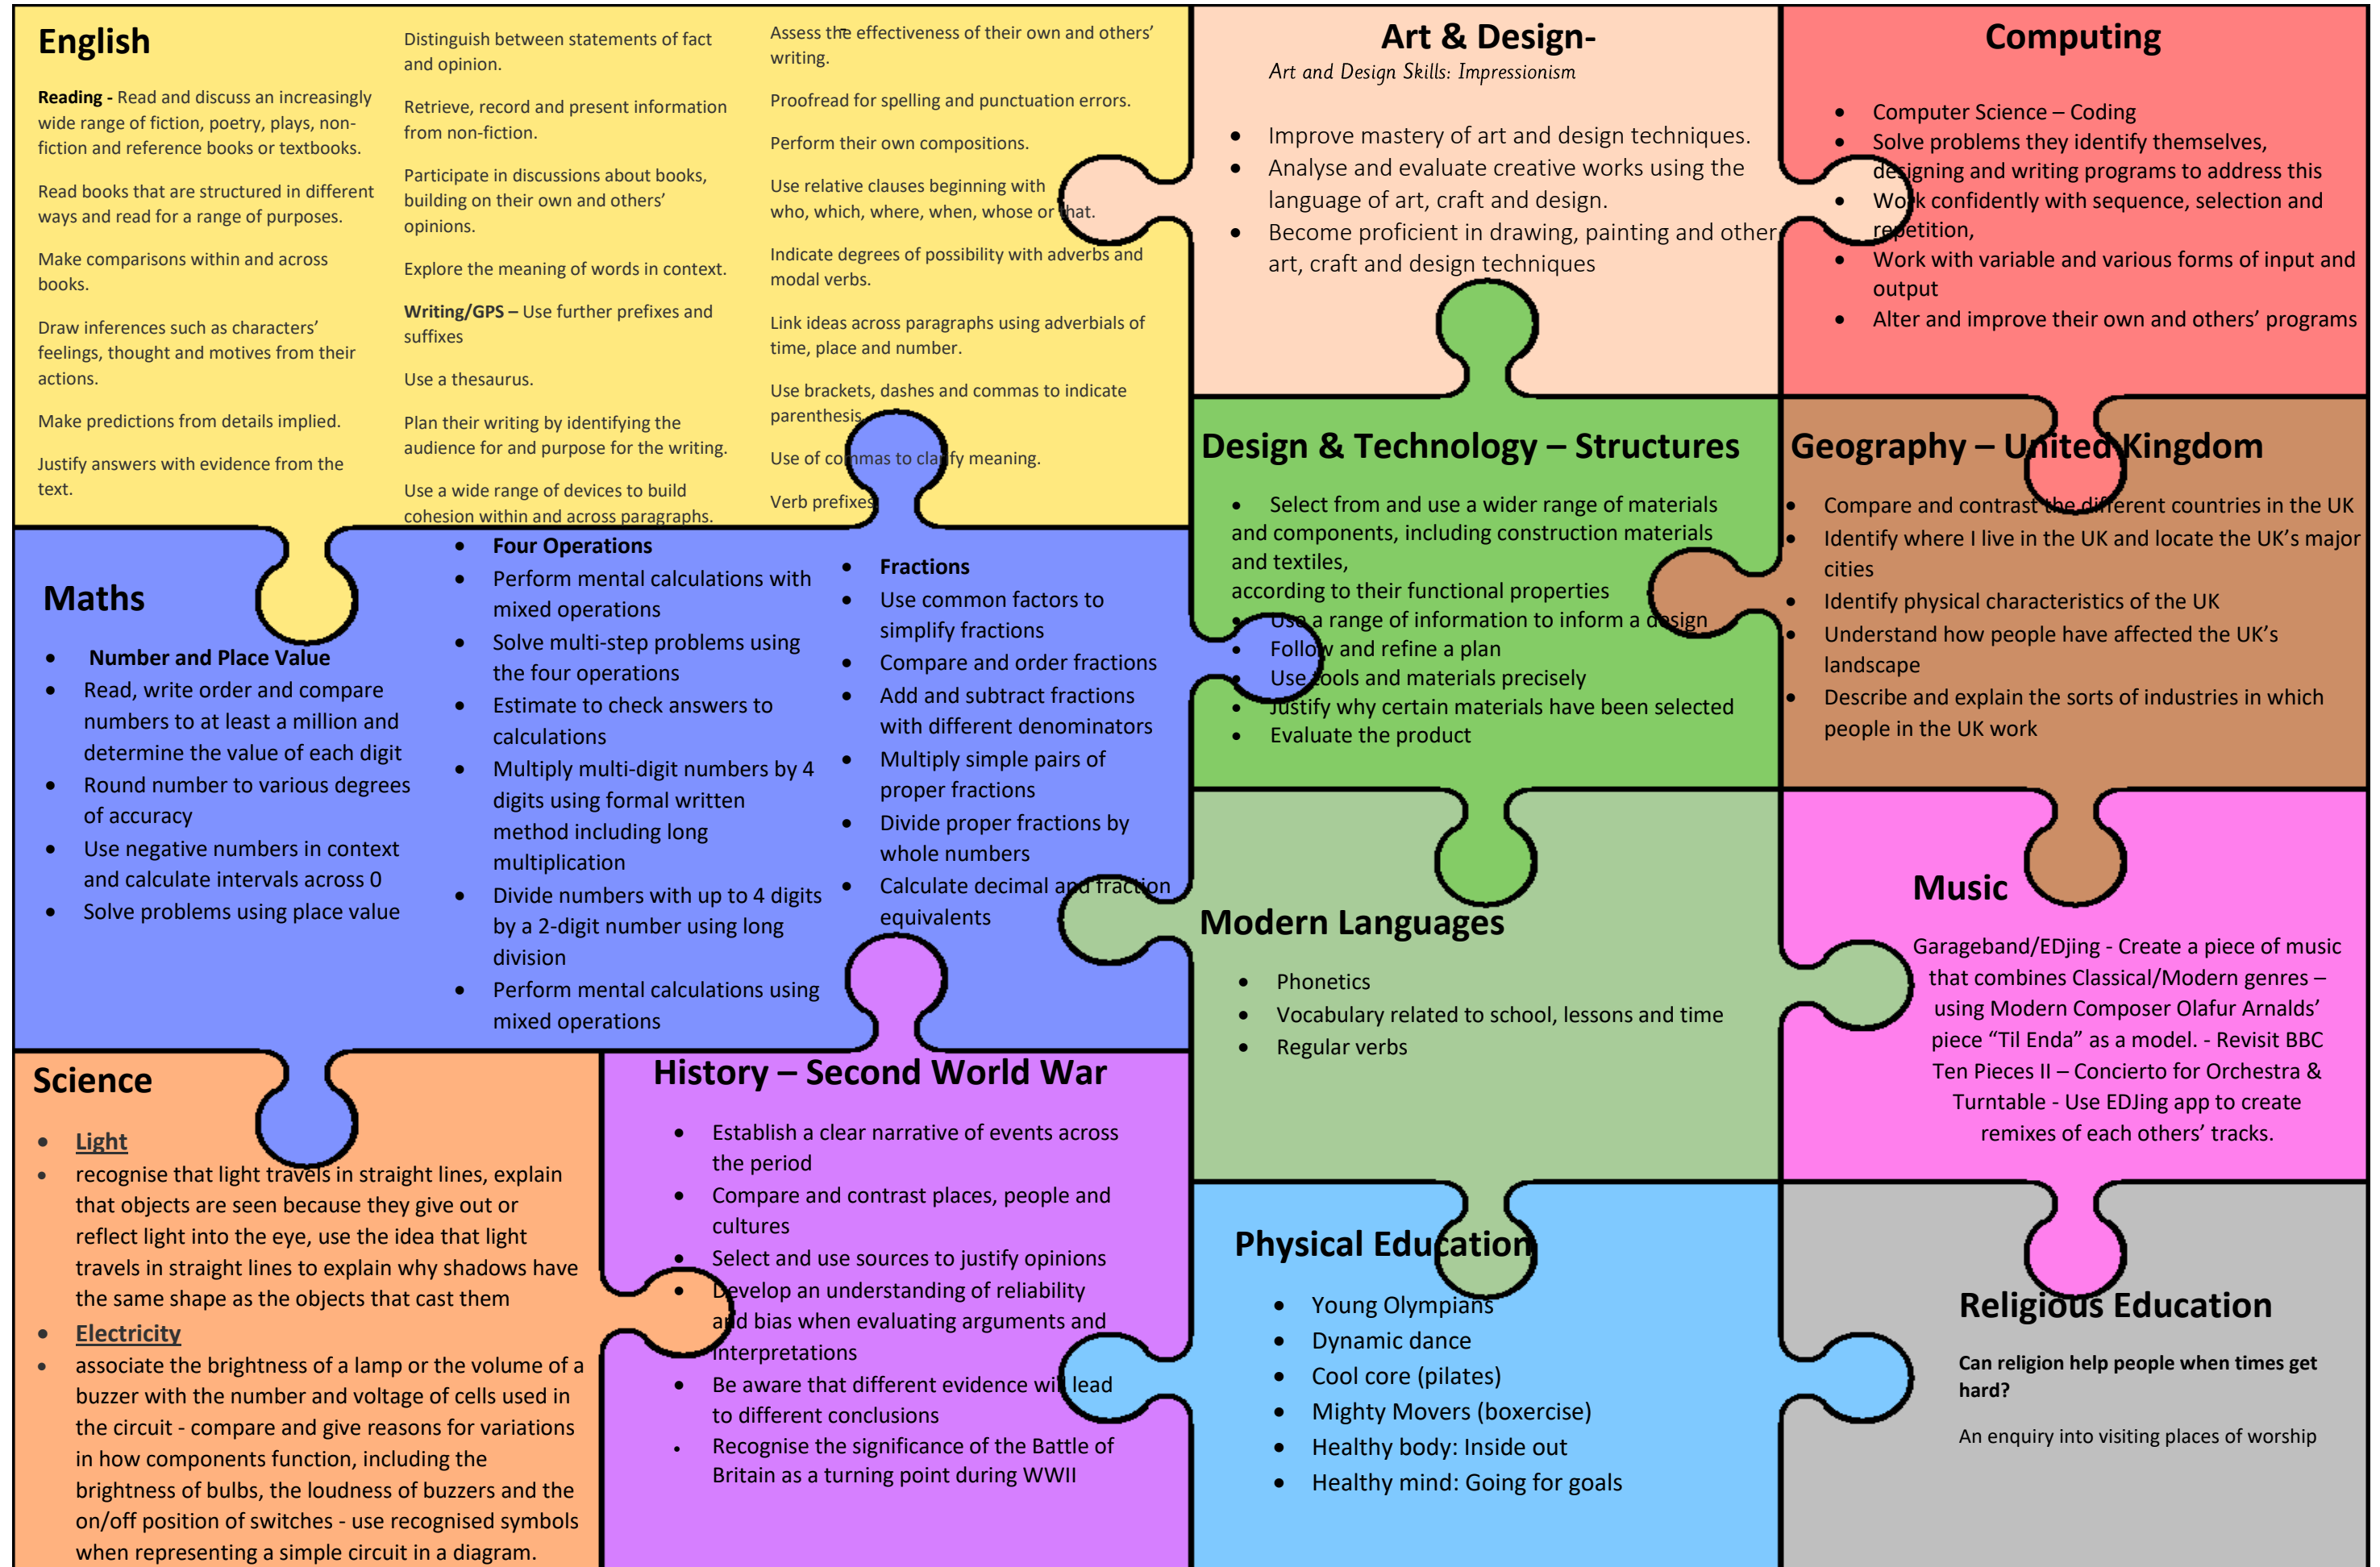

Curriculum Overview for Year 6 Autumn Term – 2022

Home Learning Support:

Texts/Websites

Further Information:

British Museum information :

<http://www.ancientegypt.co.uk/>

Children's University: <http://bit.do/CEgypt>

Primary Homework help: <http://bit.do/PHEgypt>

Eyelid: <http://www.eyelid.co.uk/>

Birmingham Museum: <http://bit.do/BMEgypt>

Extra-curricular experiences

Places to Visit:

Although obviously no sites of significance exist in the UK, artefacts from Ancient Egypt are found in many British Museums, such as: